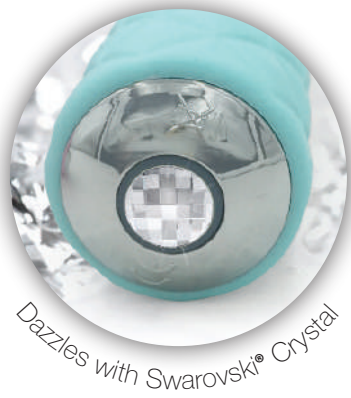

Deep & Rumbly PowerBullet® Vibrations

Dazzles with Swarovski® Crystal

Rechargeable for Cordless Play

Flexible Neck

Comfortable Cushion Textured Handle