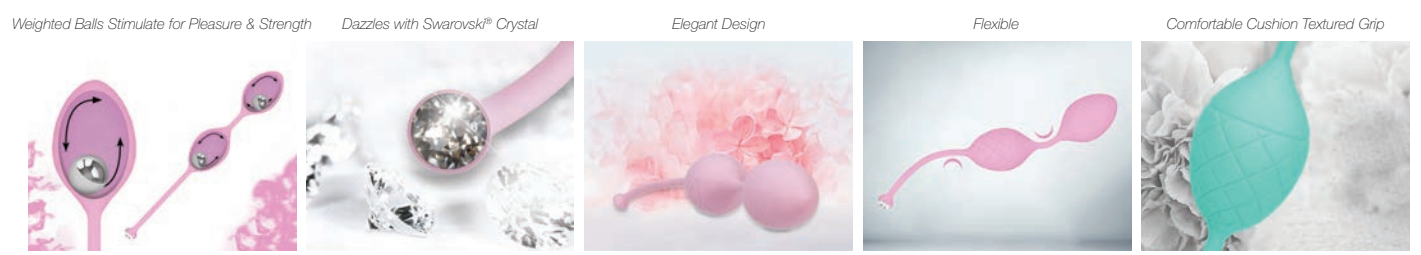

# FRISKY Pleasure Balls

- Super silky high-grade silicone finish
- Weighted balls for pleasure and strength
- Internal rocking motion
- Designed with simple elegance for your pleasure

56716 - Pink  
56719 - Teal

The Frisky pleasure balls are perfectly weighted to increase your desire while strengthening your muscles. Wear them over time and notice your building excitement. These exquisite silicone balls deliver a stimulating rocking motion inspired by your natural movements.

Frisky has a padded cushion texture keeping them in place, and a stylish silicone cord that dazzles with Swarovski® crystal. This is one sexy secret you'll love to keep.

Item #	Colour	Outer Qty	Inner Qty	Length (mm)	Width (mm)	Diameter (mm)	Weight (g)
56716	Pink	30	5	203	N/A	32	57
56719	Teal						