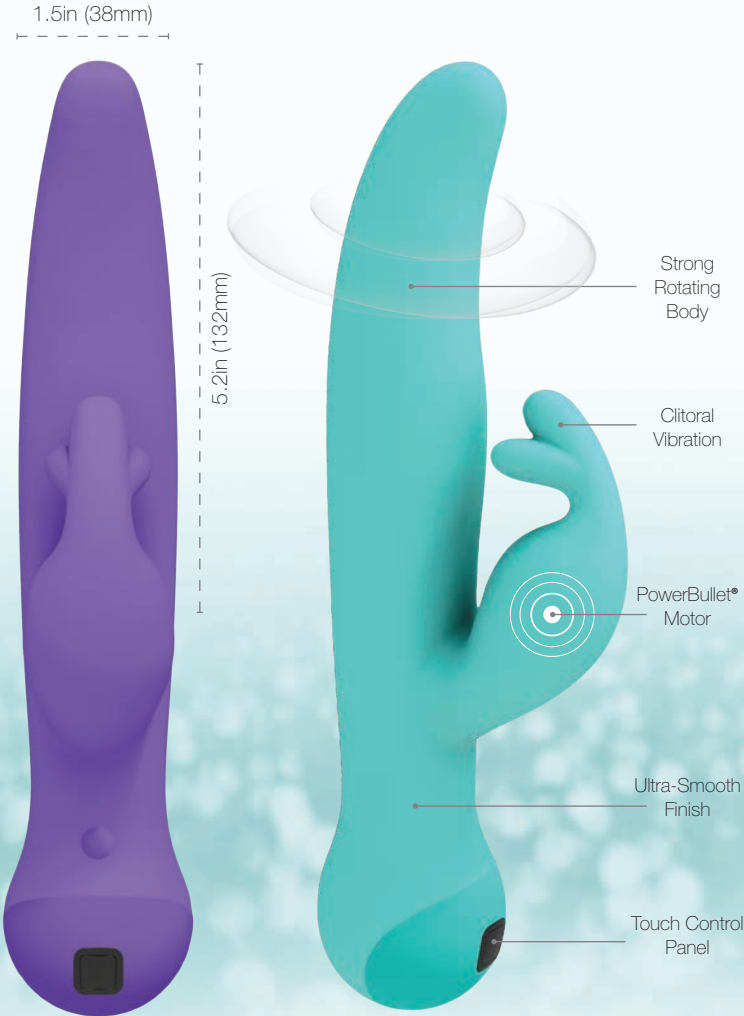

Touch™

by Swan®

Trio

Trio, with its bold triple sensation clitoral stimulator, is a powerhouse of pleasure. When used with the strong rotating body, Trio allows you to reach a higher level. The tri-fold shape completely surrounds the clitoral area to maximize stimulation until you're taken over the edge.

Using the responsive touch panel at the base, control your experience with a simple swipe in any direction. Swiping up or down will control the clitoral vibration, while swiping right or left will control the body rotation.

The vibrations of all Touch by Swan designs are amplified using the trusted PowerBullet® vibration technology.

3-95015 - Purple
3-95019 - Teal

Run Time: Up to 15 hours
Charge Time: 3 hours