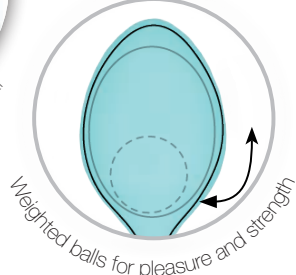

NEW

FRISKY Pleasure Balls