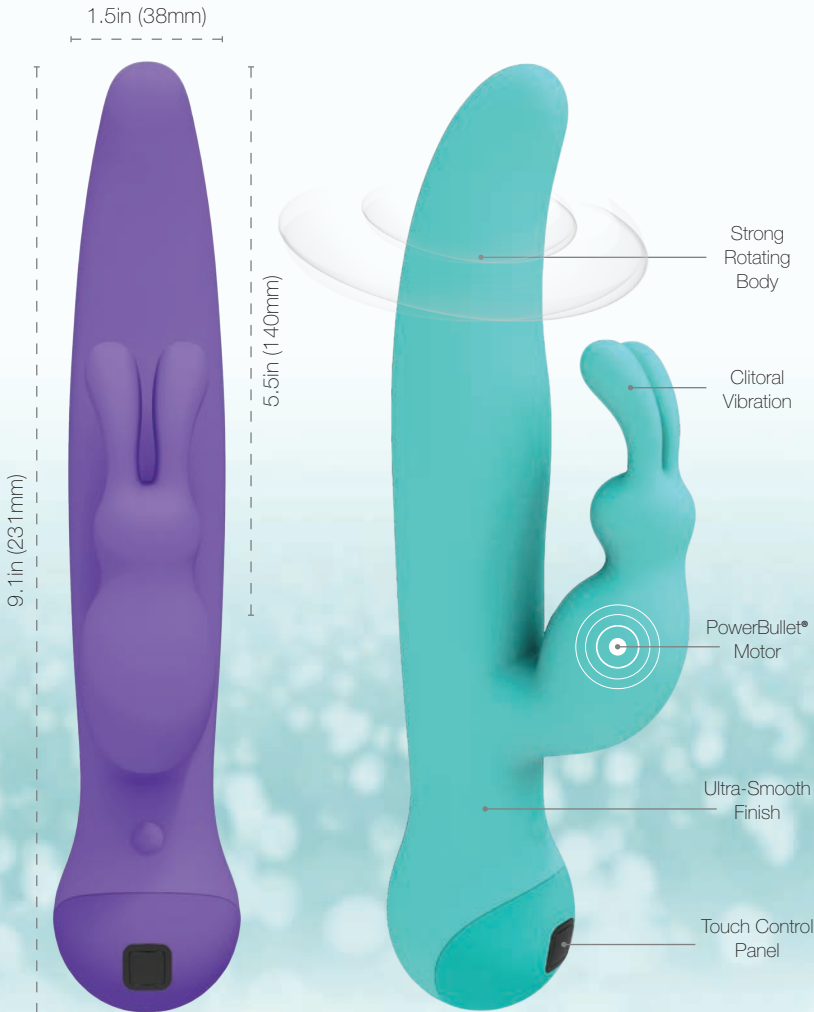

Duo

Duo, a classic design upgraded for modern pleasure seekers, is modeled after the tried and true rabbit form. The two long ears on the clitoral stimulator, which transmit the strong vibrations, are complimented by the strong rotating body. The size and weight of the ears create a steady bouncing movement, and allow for the vibration to reach the right areas as needed.

Using the responsive touch panel at the base, control your experience with a simple swipe in any direction. Swiping up or down will control the clitoral vibration, while swiping right or left will control the body rotation.

The vibrations of all Touch by Swan designs are amplified using the trusted PowerBullet® vibration technology.

- 3-94815 - Purple
- 3-94819 - Teal

Run Time: Up to 15 hours
Charge Time: 3 hours